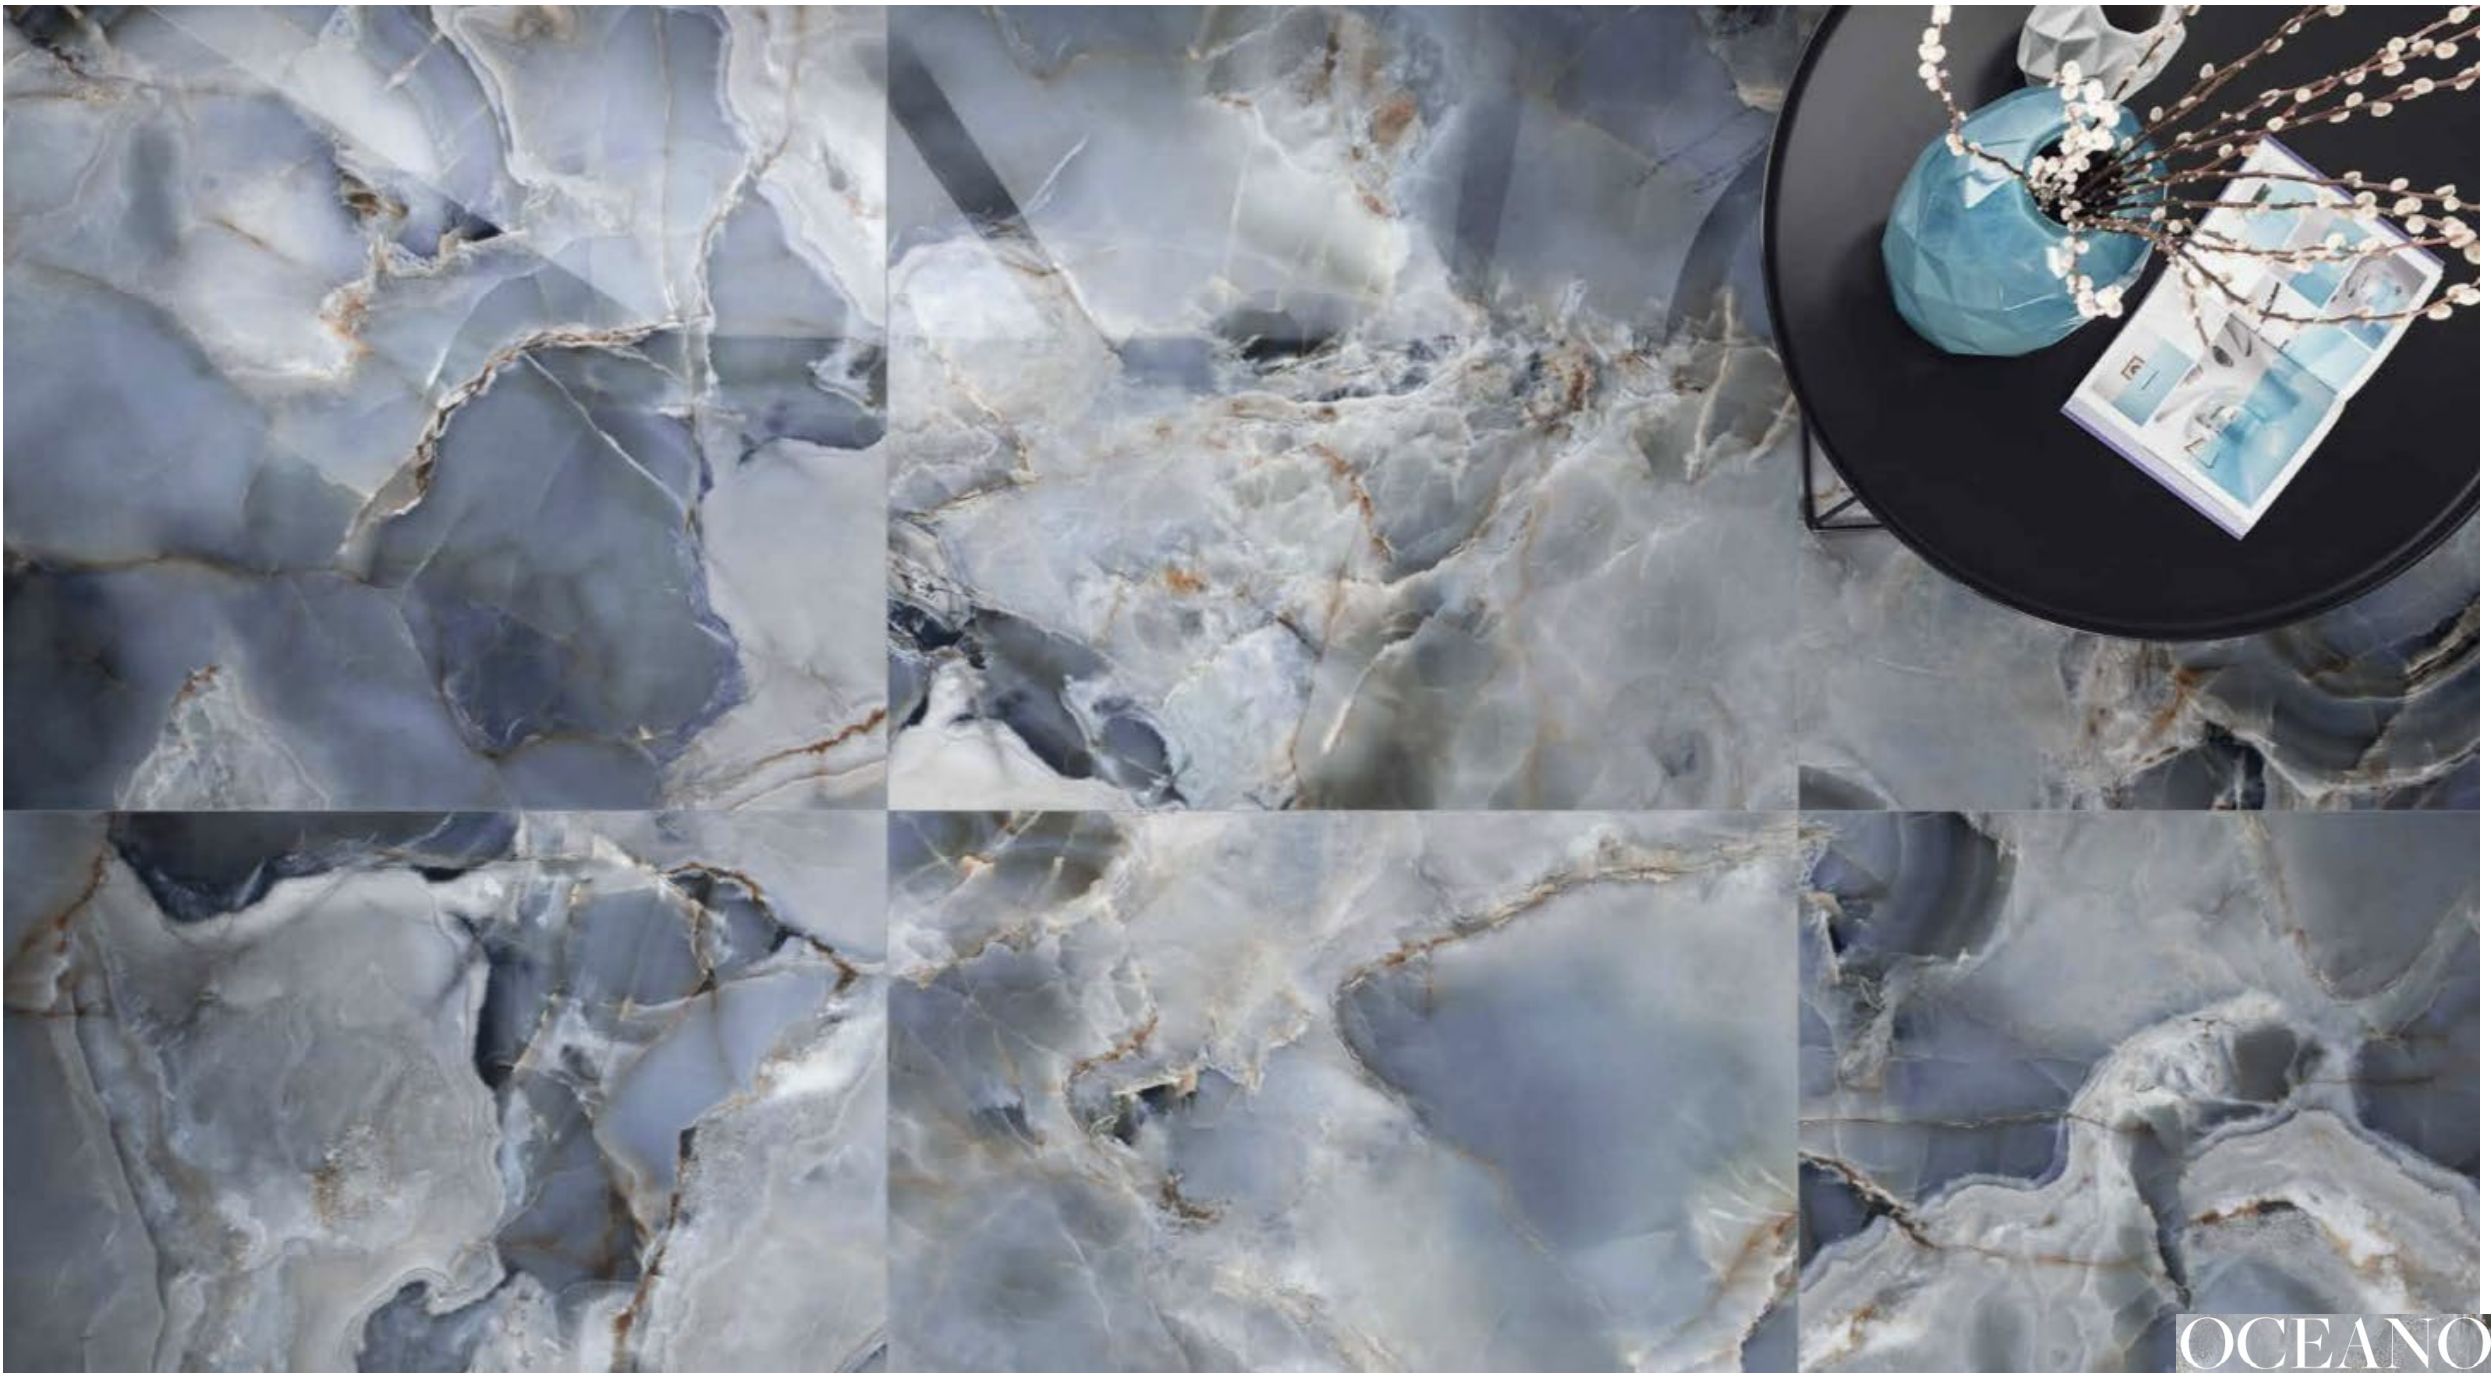

SMERALDO

OCEANO

SMERALDO

OCEANO

A close-up view of a light-colored marble surface with intricate, swirling patterns in shades of cream, beige, and light grey. The texture is smooth and polished.

CRISTALLO

A close-up view of a warm-toned marble surface with swirling patterns in shades of peach, light orange, and cream. The texture is smooth and polished.