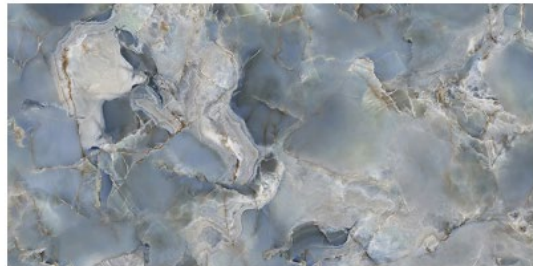

Onice Reale

- 47" X 110" X 6MM POLISHED SLABS — RECTIFIED

Ambra

Opale

Cristallo

Rosa

Oceano

Smeraldo

SMERALDO

OCEANO

SMERALDO

OCEANO

A close-up view of a light-colored marble surface with intricate, swirling patterns in shades of cream, beige, and light grey. The texture is smooth and polished.

CRISTALLO

A close-up view of a warm-toned marble surface with swirling patterns in shades of peach, light orange, and cream. The texture is smooth and polished.