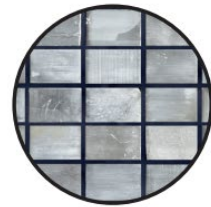

TUBE — COORDINATING TILE FORMATS FOR TUBE SLABS

Camden

	24" x 24"	24" x 48"	120 cm x 260 cm 47.25" x 102.4" Matte Slabs
BLACK	TUBLM24	TUBLM2448	TUBL120260
BROWN	TUBRM24	TUBRM2448	TUBR120260
CAMDEN			TUCD120260
GREY	TUGRM24	TUGRM2448	TUGR120260
WHITE	TUWHM24	TUWHM2448	TUWH120260