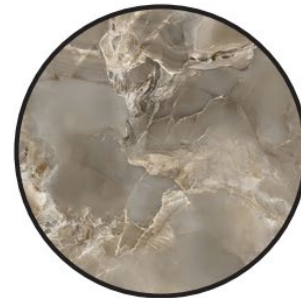

Onice Reale

COORDINATING TILE FORMATS FOR ONICE REALE SLABS

Opale

	24"x 48" Polished	24"x 48" Matte	47"x 110" (120cm x 280cm) Polished
Ambra	ORAMP2448		ORAMP120280
Cristallo	ORCRP2448	ORCRM2448	ORCRP120280
Oceano	OROCP2448		OROCP120280
Opale	OROPP2448		OROPP120280
Rosa	ORRAP2448		ORRAP120280
Smeraldo	ORSMP2448		ORSMP120280