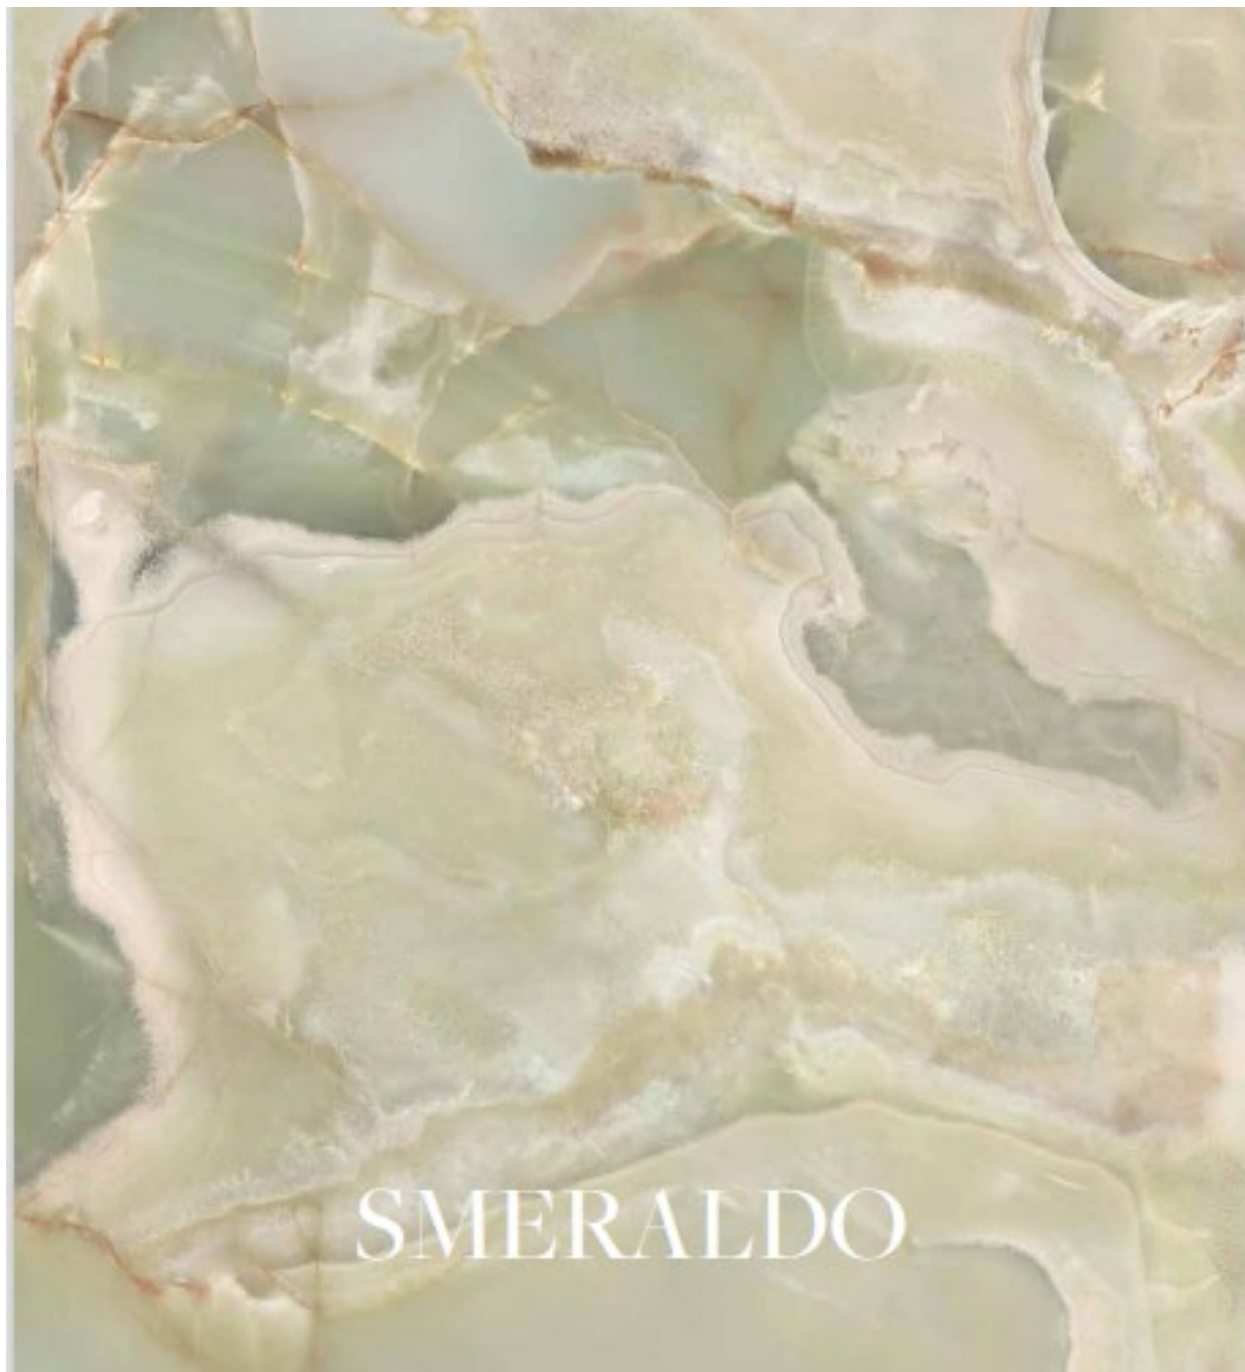

Onice Reale

- 47" X 110" X 6MM POLISHED SLABS — RECTIFIED

Ambra

Opale

Cristallo

Rosa

Oceano

Smeraldo

SMERALDO

OCEANO

SMERALDO

OCEANO

A close-up view of a light-colored marble surface with intricate, swirling patterns in shades of cream, beige, and light grey. The texture is smooth and polished.

CRISTALLO

A close-up view of a warm-toned marble surface with swirling patterns in shades of peach, light orange, and cream. The texture is smooth and polished.