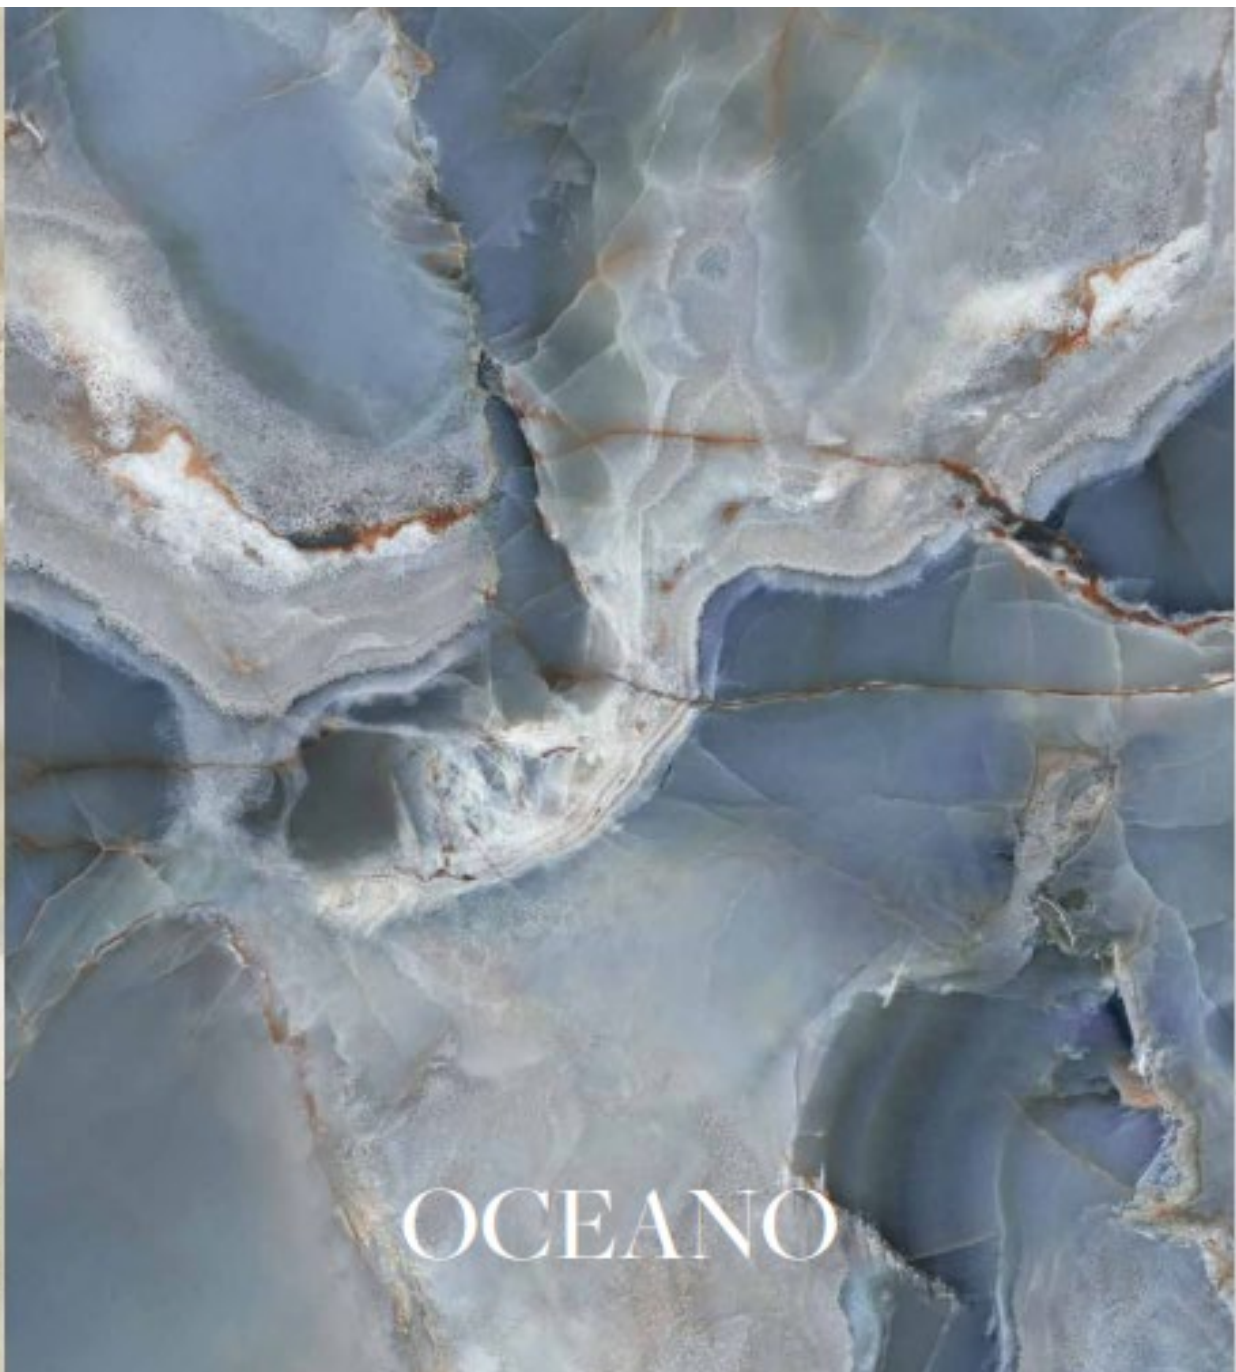

SMERALDO

OCEANO

SMERALDO

OCEANO

A close-up view of a light-colored marble surface with intricate, swirling patterns in shades of cream, beige, and light grey. The texture is smooth and polished.

CRISTALLO

A close-up view of a warm-toned marble surface with swirling patterns in shades of peach, light orange, and cream. The texture is smooth and polished.