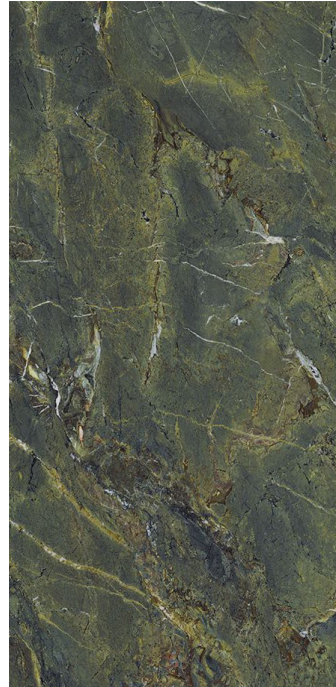

VERDE FANTASTICO