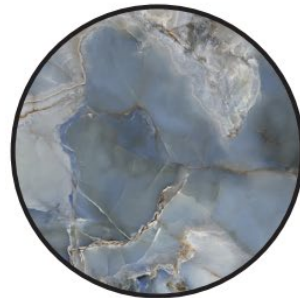

SMERALDO

OCEANO

SMERALDO

OCEANO

A close-up view of a light-colored marble surface with intricate, swirling patterns in shades of cream, beige, and light grey. The texture is smooth and polished.

CRISTALLO

A close-up view of a warm-toned marble surface with swirling patterns in shades of peach, light orange, and cream. The texture is smooth and polished.

ROSA

ROSA

AMBRA

OPALE

Onice Reale

COORDINATING TILE FORMATS FOR ONICE REALE SLABS

Ambra

Cristallo